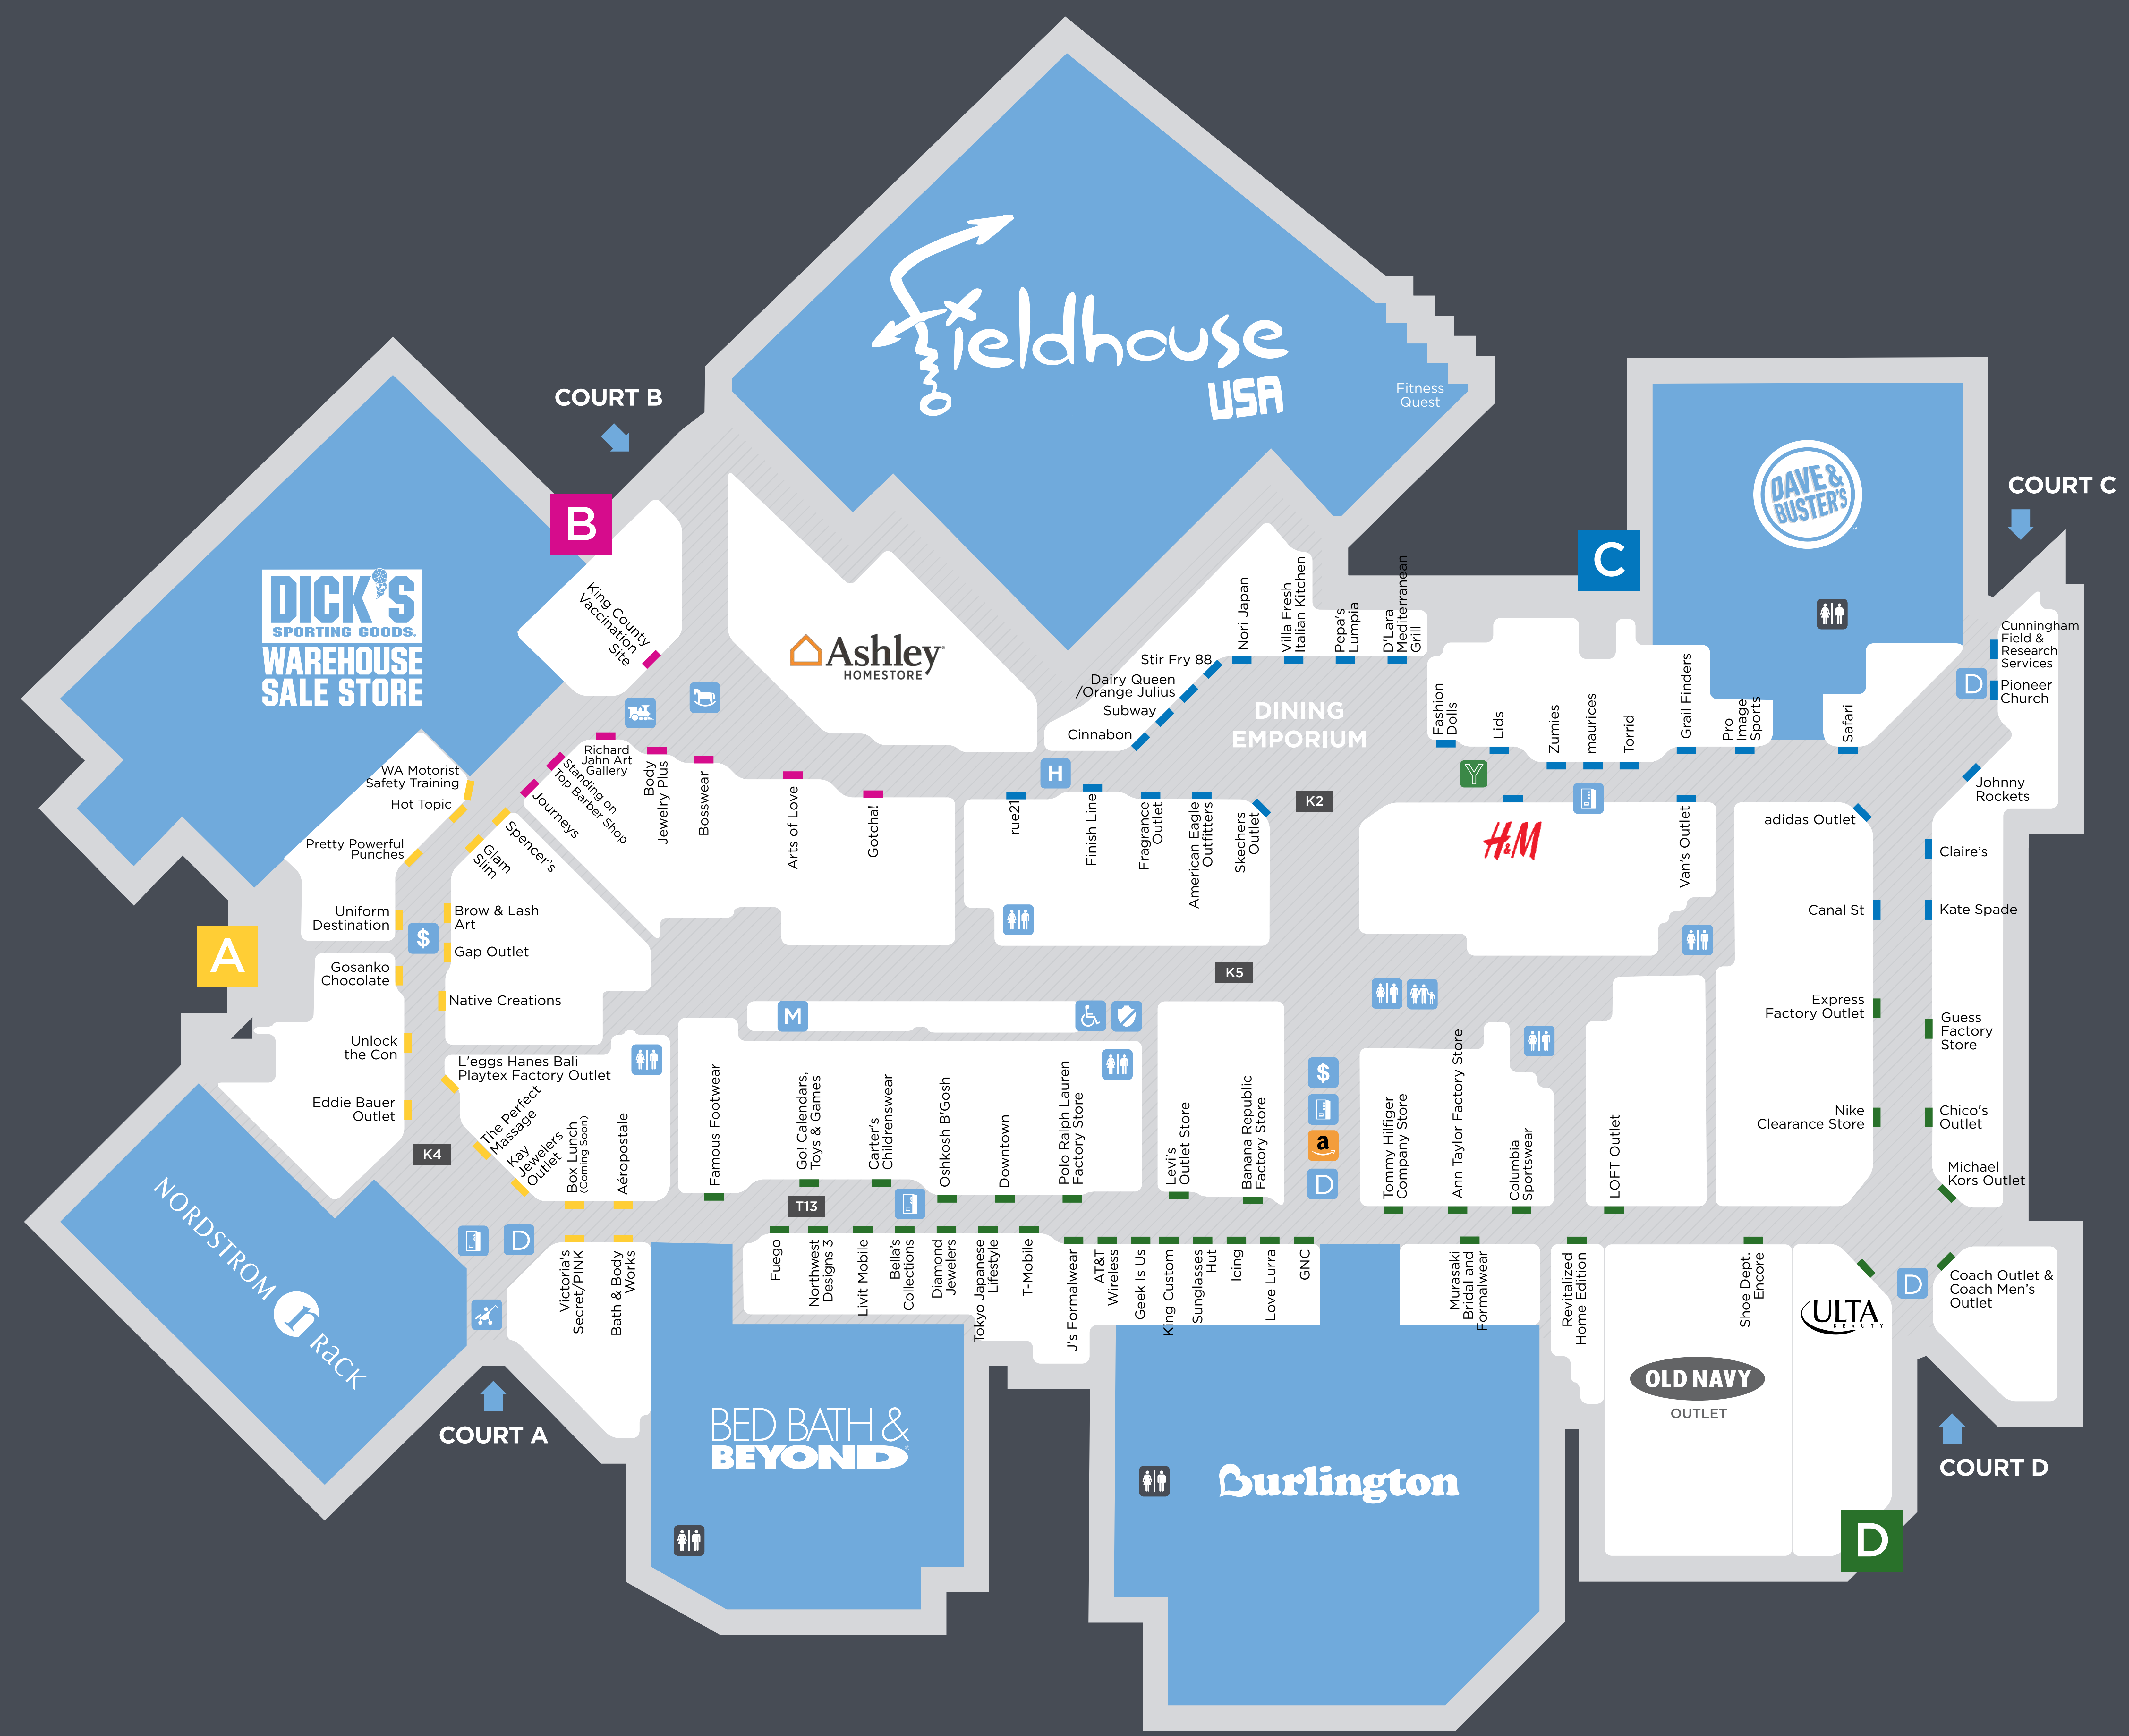

# THE OUTLET COLLECTION SEATTLE

### DIRECTORY LEGEND

- Family Restroom
- Security/Lost & Found
- Wheelchairs
- Strollers
- Kiddie Rides
- Playland
- ATM
- Management Office
- Restrooms
- Directory
- Vending Machines
- Amazon Lockers
- The Yard

### DEPARTMENT STORES

- Bed Bath & Beyond
- Burlington
- Dick's Warehouse Sale
- Nordstrom Rack