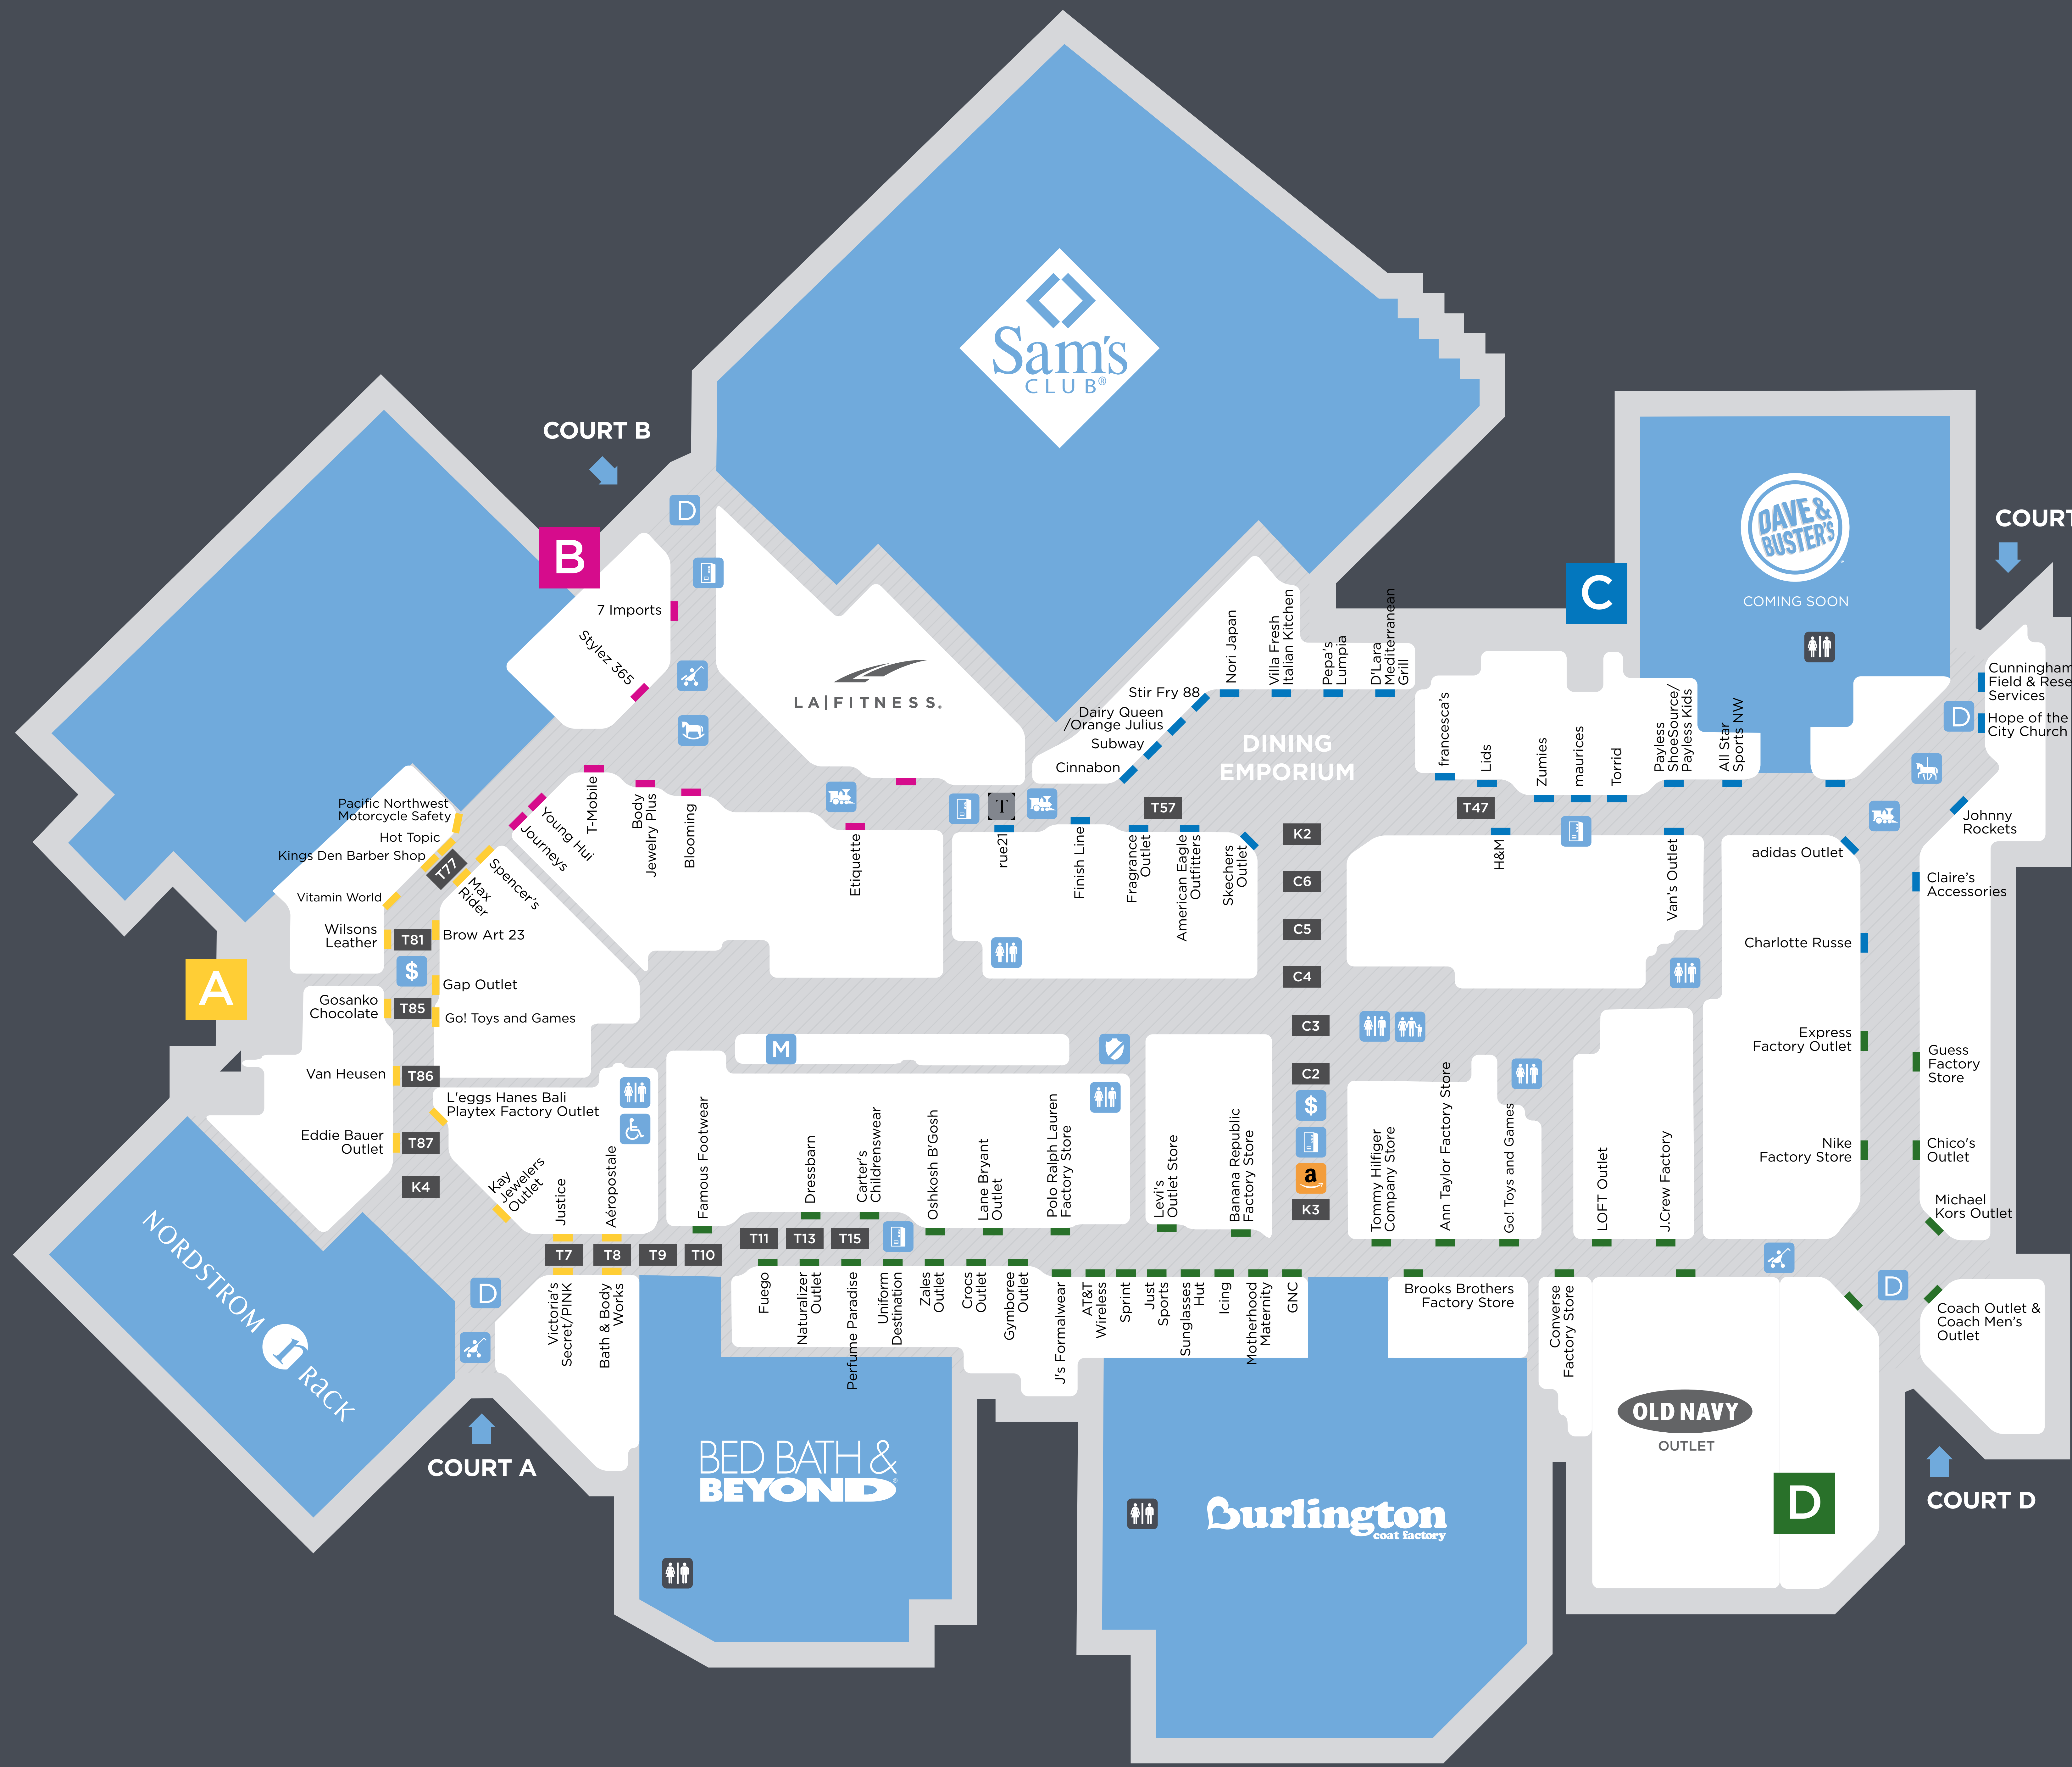

### DIRECTORY LEGEND

- Family Restroom
- Security/Lost & Found
- Kiddie Cruzzers
- Kiddie Rides
- Playland
- ATM
- Management Office
- Restrooms
- Directory
- Vending Machines
- Carousel
- Amazon Lockers
- Tangible

## The Outlet Collection

- ### DEPARTMENT STORES
- Bed Bath & Beyond
  - Nordstrom Rack
  - Sam's Club

- ### CHILDREN'S FASHION
- Aéropostale
  - Burlington Coat Factory
  - Carter's Childrenswear
  - Converse Factory Store
  - Crocs Outlet
  - Gap Outlet
  - Guess Factory Store
  - Gymboree Outlet
  - H&M
  - J.Crew Factory/Crewcuts
  - Justice
  - Nordstrom Rack
  - Old Navy Outlet
  - Oshkosh B'gosh
  - Skechers Outlet
  - Vans Outlet

- ### FOOD
- Auntie Anne's Pretzels
  - Cinnabon
  - D'Lara Mediterranean Grill

- ### FOOD CONT.
- Dairy Queen/Orange Julius
  - Dave & Busters
  - Johnny Rockets
  - Nori Japan
  - Pepa's Lumpia
  - Sam's Club
  - Stir Fry 88
  - Subway
  - Villa Pizza Fresh Italian Kitchen

- ### NEIGHBORING BUSINESSES
- Burger King
  - Chevron Gas Station
  - iHop of Auburn
  - Los Cabos Mexican Restaurant
  - Men's Wearhouse
  - Qdoba
  - Red Robin
  - Wal-Mart