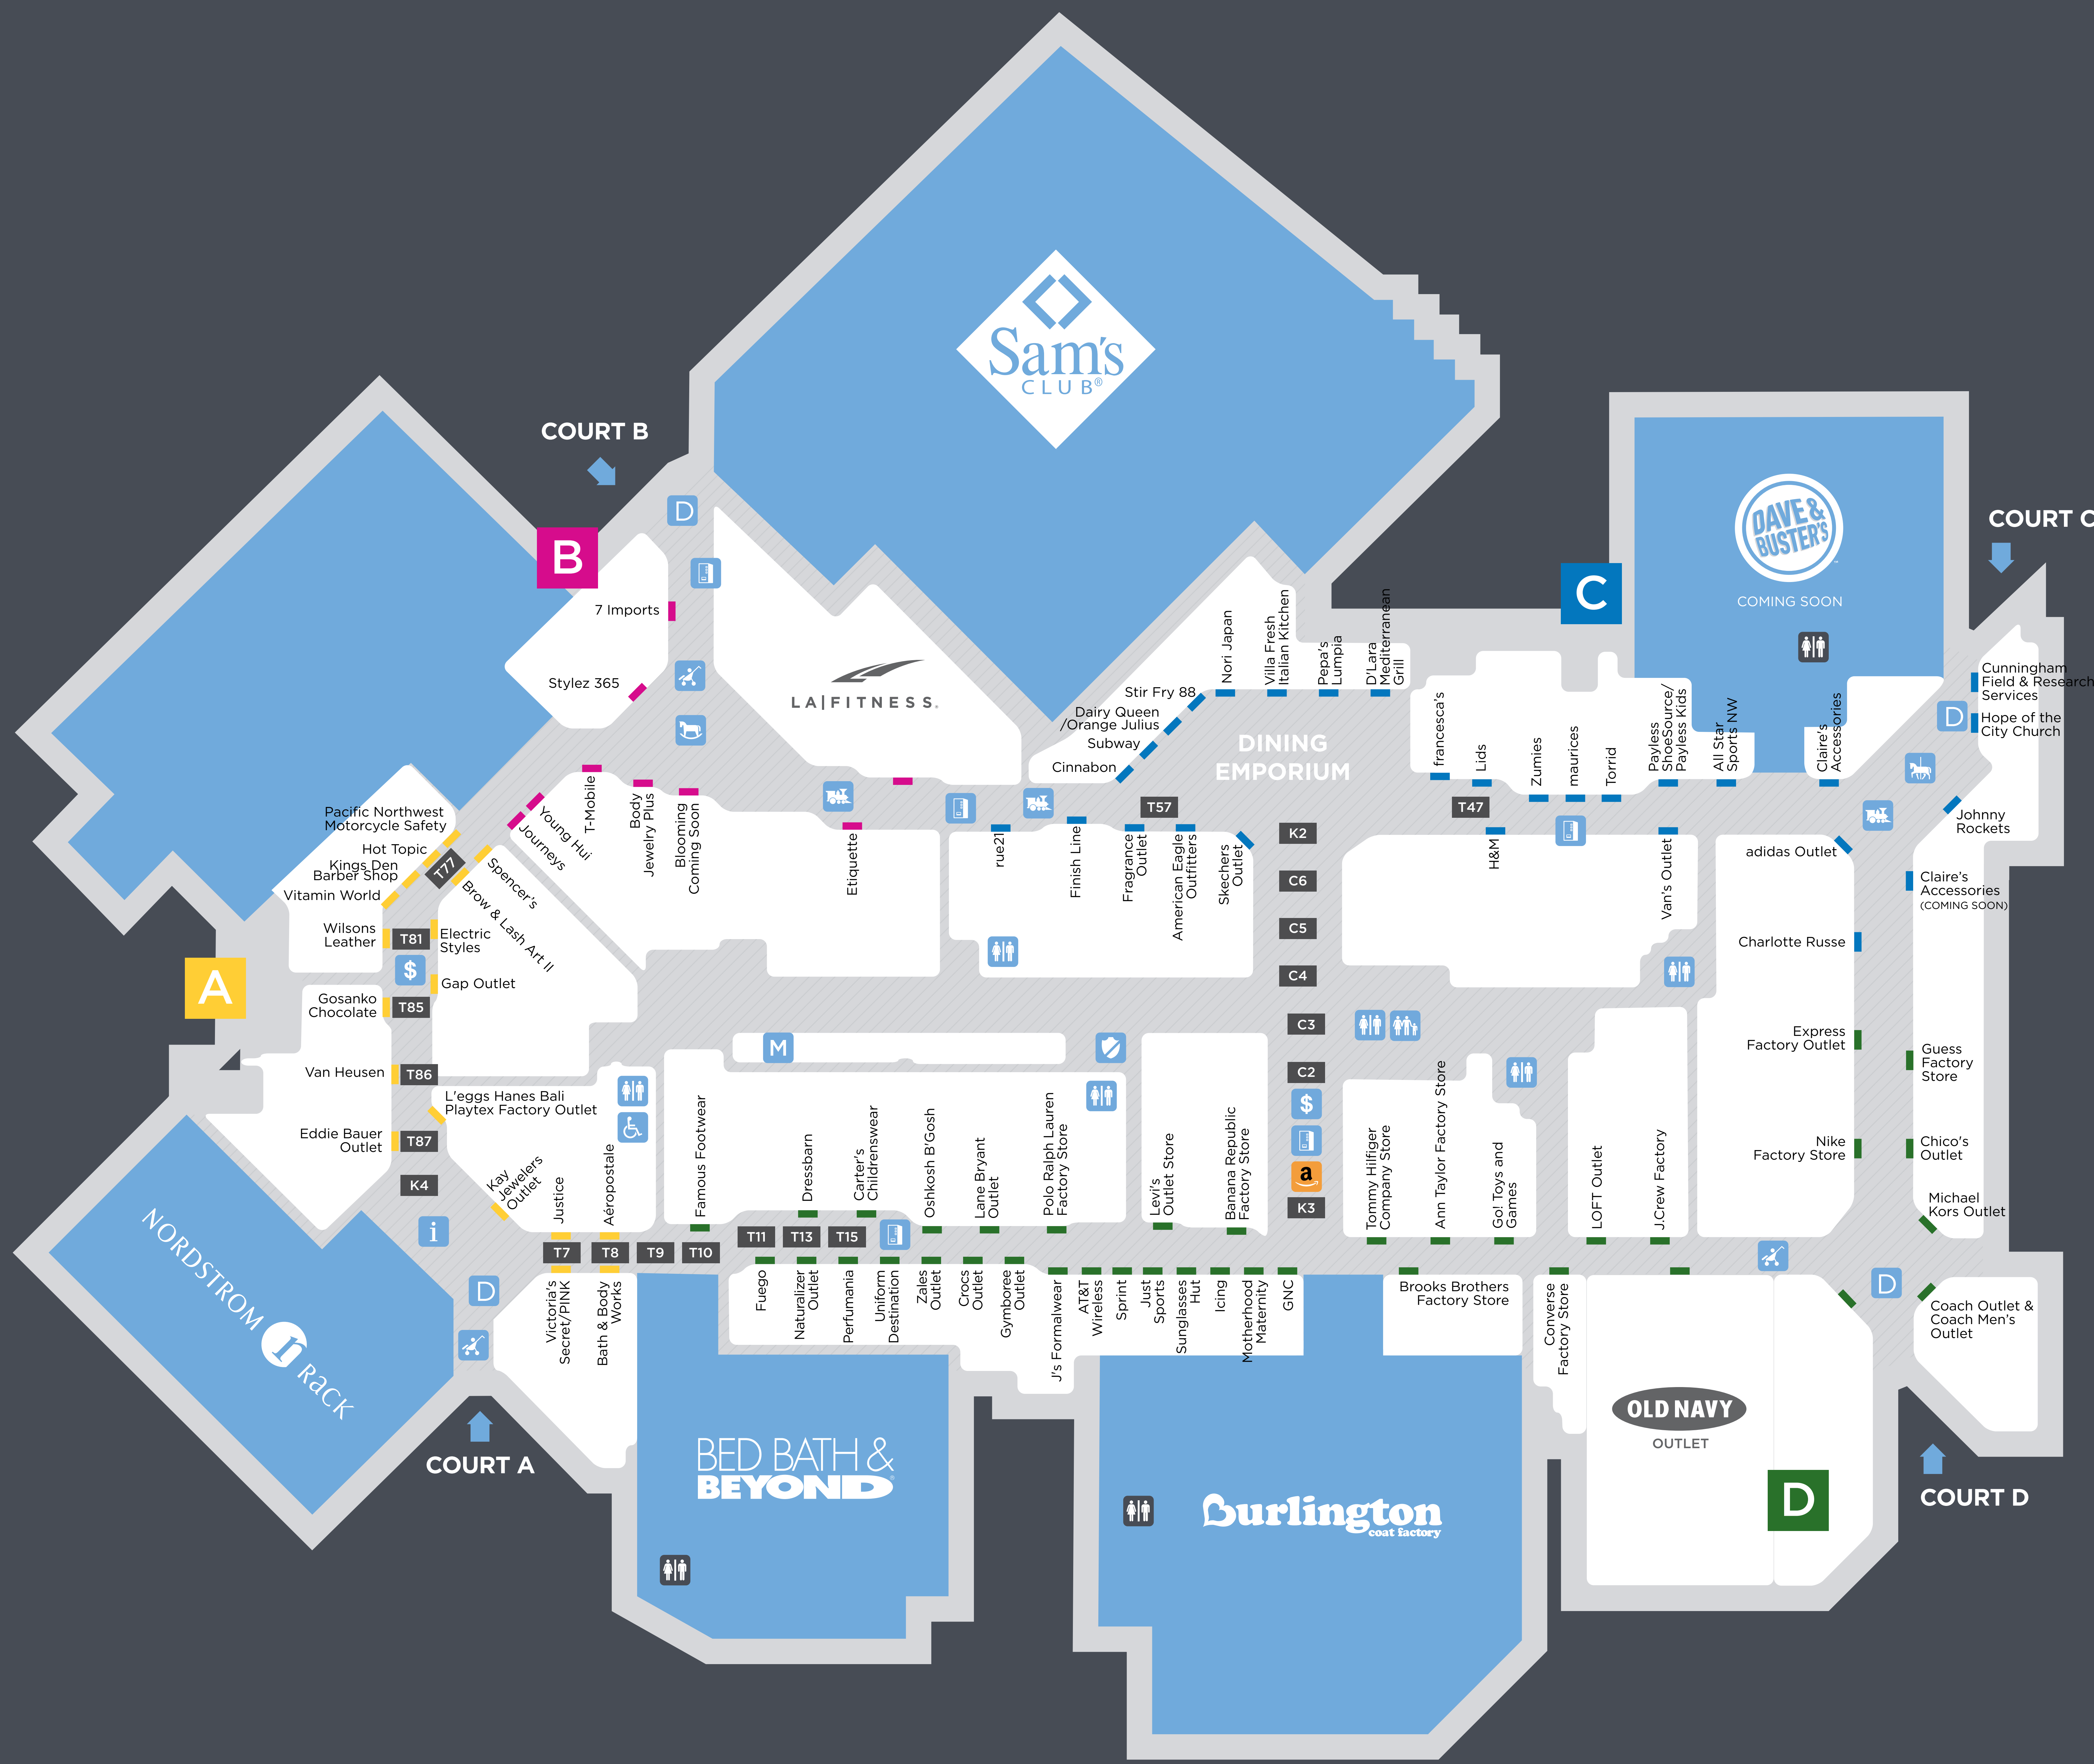

## DIRECTORY LEGEND

- Guest Services
- Family Restroom
- Security/Lost & Found
- Kiddie Cruzzers
- Kiddie Rides
- Playland
- ATM
- Management Office
- Restrooms
- Directory
- Vending Machines
- Carousel
- Amazon Lockers

### DEPARTMENT STORES

- Bed Bath & Beyond
- Burlington Coat Factory
- Nordstrom Rack
- Sam's Club